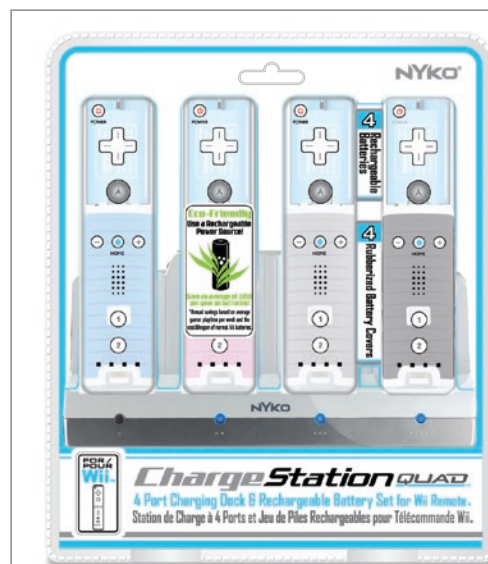

ChargeStation **QUAD**™

*Wii Remotes not included

4 color rubberized battery covers

4 NiMH rechargeable batteries

Charging Dock & Rechargeable Battery Pack Set for Nintendo Wii™

United Kingdom

87065 Charge Station Quad

- Charge 4 Wii Remotes at the same time
- LED charge indicator lights
- Charge one or more remotes while you use the others
- Includes 4 NiMH rechargeable battery packs
- 6 foot power cable allows device to be placed in entertainment center, or table top
- Includes 4 rubberized battery covers for superior grip and gaming performance

87065 Charge Station Quad

	QUANTITY	WIDTH	HEIGHT	DEPTH	CUBE (ft³)	WEIGHT	UPC NUMBER
SINGLE	1	8.7"	10.2"	3.3"	0.17	1 lb 12 oz	7-43840-87065-4
INNER	5	15"	10.7"	9"	0.83	9.75 lbs	1 07-43840-87065-1
MASTER	20	19"	22.8"	15.8"	3.88	41 lbs	2 07-43840-87065-8