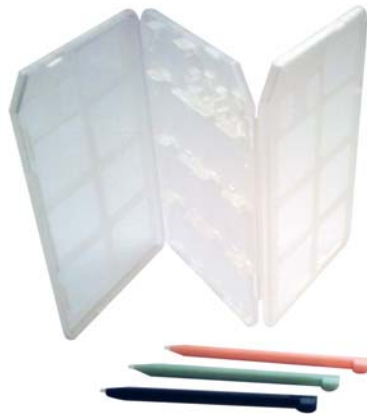

GAME & MEDIA CARD PROTECTIVE CASE

PRODUCT NO 888605

Store and protect your favourite game cards, also stores SD and TF Media Cards.

Case can store 12 x Game Cards, 2 x SD Cards and 4 x TF Cards.

Also includes 3 extra styli - Pink, Light Blue and Black.

	QUANTITY	WIDTH	HEIGHT	DEPTH	CUBE	WEIGHT	UPC NUMBER
SINGLE	1	16.5cm	15.5cm	2.3cm	0.01	0.08kgs	5060146980548
INNER							
MASTER	80	40cm	34cm	40cm	0.89	8.08kgs	5060146980555